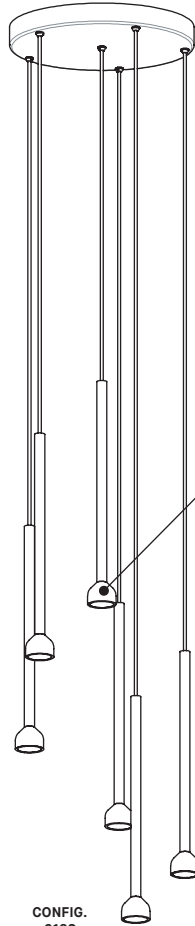

CONFIG. 618S

OFFERED WITH 3 OR 6 DROPS

Choose amongst the large variety of predefined clusters offers or configure your own.

Specify the total height from the ceiling to the bottom of the fixture, ensuring it meets the configuration's minimum height, and we'll take care of the rest.

TAILORED TUBE LENGTHS

Offered in 12 in and 18 in, Tulip allows refined compositions using single lengths or mixed-tube arrangements.

PERSONALIZE THE LOOK

Choose from three organic diffuser shapes: Bulb, Bud, and Blossom, each inspired by a Tulip's evolving form.