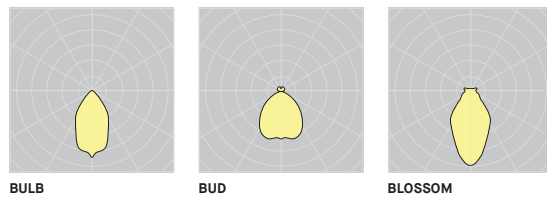

LIGHT DISTRIBUTION

BUD

BLOSSOM

TECHNICAL DATA