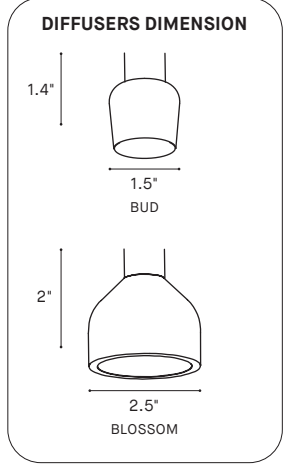

DISCOVER THE FULL TULIP COLLECTION AT EUREKA.COM

DÉCOUVREZ LA COLLECTION TULIP COMPLÈTE SUR EUREKA.COM

PENDANT ALSO AVAILABLE WITH INDIVIDUAL CANOPY

Integrated driver
Ø 5" X 0.2"

- SEE PRODUCT **4191** -

PRODUCT SPECIFICATION

4427-TUL-3
(3 PENDANTS)

4427-TUL-6
(6 PENDANTS)

PERFORMANCE	BULB — BUD — BLOSSOM	BULB — BUD — BLOSSOM
SYSTEM WATTAGE	10 W	20 W
DELIVERED LUMENS (4000K)	300 — 381 — 441 LM	600 — 762 — 882 LM
EFFICACY	30 — 38 — 44 LM/W	30 — 38 — 44 LM/W
OTHER INFORMATION		
WEIGHT	2 LBS / 1 KG	12 LBS / 5.5 KG
L70 (LUMEN MAINTENANCE)	60,000 HRS	60,000 HRS

EFFICACY MULTIPLIERS

CRI	CCT	FACTOR
90+	4000K	1.00
90+	3500K	0.98
90+	3000K	0.94
90+	2700K	0.91