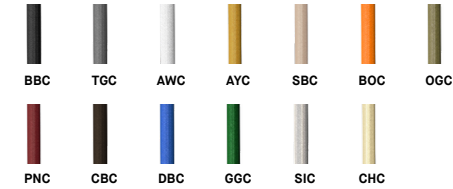

POWER CORD FINISH FINI CÂBLE D'ALIMENTATION