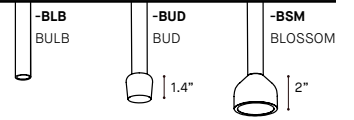

TULIP DROP 4427-TUL

OVERALL HEIGHT

The minimum overall height has been calculated using the minimum distance of 12" between the canopy and the first tube. For cable distances longer than 180" please contact Eureka.

HAUTEUR TOTALE

DIFFUSERS OPTIONS:

CUSTOM CONFIGURATION

For custom or large-scale configurations, simply contact the factory and we will be pleased to discuss your design requirements.

CONFIGURATION PERSONNALISÉE

Pour des configurations personnalisées ou à grande échelle, veuillez simplement contacter l'usine et nous serons heureux de discuter de vos exigences de conception.

STANDARD CONFIGURATIONS CONFIGURATIONS STANDARDS

312L Overall Height Min. 24"/610mm Leveled Cluster 3X 12" Pendants	318L Overall Height Min. 30"/762mm Leveled Cluster 3X 18" Pendants	312S Overall Height Min. 48"/1219mm Spiral Cluster 3X 12" Pendants	318S Overall Height Min. 60"/1524mm Spiral Cluster 3X 18" Pendants	312C Overall Height Min. 42"/1067mm Cascading Cluster 3X 12" Pendants	318C Overall Height Min. 48"/1219mm Cascading Cluster 3X 18" Pendants	31XC Overall Height Min. 48"/1219mm Cascading Cluster 1X 18" + 2X 12" Pendants
612L Overall Height Min. 24"/610mm Leveled Cluster 6X 12" Pendants	618L Overall Height Min. 30"/762mm Leveled Cluster 6X 18" Pendants	612S Overall Height Min. 54"/1372mm Spiral Cluster 6X 12" Pendants	618S Overall Height Min. 60"/1524mm Spiral Cluster 6X 18" Pendants	612C Overall Height Min. 48"/1219mm Cascading Cluster 6X 12" Pendants	618C Overall Height Min. 54"/1372mm Cascading Cluster 6X 18" Pendants	61XC Overall Height Min. 54"/1372mm Cascading Cluster 3X 18" + 3X 12" Pendants