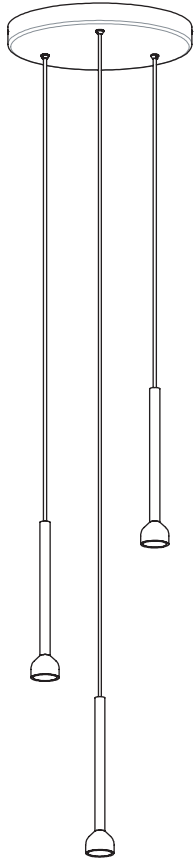

TULIP DROP 4427-TUL

CONFIG. 312S