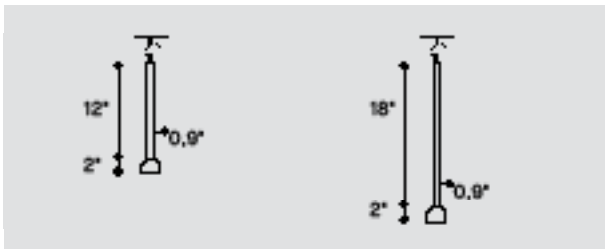

CONFIGURATION OPTIONS OPTION DE CONFIGURATIONS

PRODUCT CHARACTERISTICS CARACTÉRISTIQUES DU PRODUIT

ORDERING SPECIFICATION SPÉCIFICATION DE COMMANDE

CODE

MODEL MODÈLE

4427-TUL DROP TULIP

CONFIGURATION CONFIGURATION

312L	LEVELED CLUSTER (3 PENDANTS 12")
318L	LEVELED CLUSTER (3 PENDANTS 18")
312S	SPIRAL CLUSTER (3 PENDANTS 12")
318S	SPIRAL CLUSTER (3 PENDANTS 18")
312C	CASCADING CLUSTER (3 PENDANTS 12")
318C	CASCADING CLUSTER (3 PENDANTS 18")
31XC	CASCADING CLUSTER (VARIED LENGTHS, 1 PENDANT 18" + 2 PENDANTS 12")
612L	LEVELED CLUSTER (6 PENDANTS 12")
618L	LEVELED CLUSTER (6 PENDANTS 18")
612S	SPIRAL CLUSTER (6 PENDANTS 12")
618S	SPIRAL CLUSTER (6 PENDANTS 18")
612C	CASCADING CLUSTER (3 PENDANTS 12")
618C	CASCADING CLUSTER (3 PENDANTS 18")
61XC	CASCADING CLUSTER (VARIED LENGTHS, 3 PENDANTS 18" + 3 PENDANTS 12")

DIFFUSER DIFFUSEUR

BLB	BULB - RECESSED FLAT LENS (BEAM ANGLE 20°)
BUD	BUD - 1" SMALL DIFFUSER, FROSTED
BSM	BLOSSOM - 2" LARGE DIFFUSER, FROSTED

LIGHT SOURCE SOURCE LUMINEUSE

LED REGULAR OUTPUT

LED

COLOR TEMPERATURE TEMPÉRATURE DE COULEUR

WDIM	2200K-3000K
27	2700K (STATIC WHITE)
30	3000K (STATIC WHITE)
35	3500K (STATIC WHITE)
40*	4000K (STATIC WHITE)

COLOR RENDERING INDEX (CRI) INDICE DE RENDU DE COULEUR (IRC)

90 90+ CRI

90

VOLTAGE VOLTAGE

120V	120 VOLT
277V	277 VOLT

CONTROL OPTION OPTION DE CONTRÔLE

DV	0-10V DIMMING (120V-277V)
DP	PHASE DIMMING (120V ONLY)
NLTAIR2*	NLIGHT AIR CONTROL GEN 2
NLIGHT*	NLIGHT WIRED CONTROL

CABLE LENGTH LONGUEUR DE CÂBLE

** OVERALL HEIGHT (PLEASE SPECIFY)
** OVERALL HEIGHT (H) IS MEASURED FROM BOTTOM OF THE FIXTURE TO CEILING, IN INCHES CONFIGURATION PATTERN IS SET, ONLY UPPER CABLES ARE INFLUENCED BY OVERALL HEIGHT

CANOPY FINISH FINI PAVILLON

BLKE	BLACK
WHE	WHITE
MATCH*	COLOR MATCH WITH TUBE FINISH

POWER CORD FINISH FINI CÂBLE D'ALIMENTATION

BBC	BASIC BLACK	PNC	PINOT NOIR
BOC	BLOOD ORANGE	SIC	SILVER
DBC	DYNAMIC BLUE	AYC	APRICOT YELLOW
TGC	TITANIUM GRAY	CBC	CHOCOLATE BROWN
OGC	OLIVE GREEN	CHC	CHAMPAGNE
GGC	GRASS GREEN	SBC	SAND BEIGE
AWC	ARCTIC WHITE		

TUBE FINISH FINI TUBE

BLKE	BLACK	HGE*	HUNTER GREEN
WHE	WHITE	CBE*	CHOCOLATE BROWN
DBE*	DYNAMIC BLUE	STE*	SUMMER TEAL
GGE*	GRASS GREEN	SGE*	SAGE GREY
BRE*	BRICK RED	LNE*	LUNAR GREY
AYE*	APRICOT YELLOW	SIM*	SILVER (GLOSSY)
SBE*	SAND BEIGE	CHM*	CHAMPAGNE (GLOSSY)
CPE*	CLAY PINK	RAL**	PLEASE SPECIFY RAL CODE
NBE*	NAVY BLUE		

ACCESSORY ACCESSOIRE

39NLAA*	NLIGHT AIR GEN 2 REMOTE CONTROLLER
39NLWA*	NLIGHT WIRED REMOTE CONTROLLER

SPECIFICATION